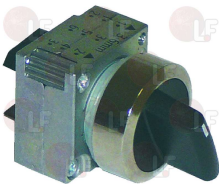

HILTA SECIW15

3319523 SWITCH 3 POSITIONS

with support
for Dishwasher (NOSEM) K6025
for Dishwasher (SAB ITALIA) K5.2P
for Dishwasher (SOTAL) CI300
for Dishwasher (UNIC) A61A
for Dishwasher hood type (HILTA) W14
for Dishwasher hood type (IME OMNIWASH) SEI2P
for Dishwasher hood type (NOSEM) K602
for Dishwasher hood type (SO.WE.BO.) 6.1P - 6.2PA
for Dishwasher hood type (STORME) L502

HILTA INGEW15