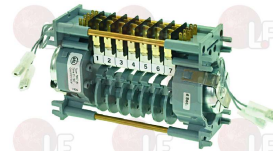

3322146 TIMER 7807DV 7 CAMS

24V 50Hz
cycle: 6-180 seconds
for Dishwasher (IME OMNIWASH) SEI2PCQB
for Dishwasher (SAB ITALIA) K5.2P
for Dishwasher (STORME) L502BT
for Dishwasher hood type (EUROSYSTEM) PRO600
for Dishwasher hood type (HILTA) W15
for Dishwasher hood type (NOSEM) K602
for Dishwasher hood type (NUOVA SIMONELLI) LTM1600
for Dishwasher hood type (SO.WE.BO.) 6.2PB
for Dishwasher hood type (SOTAL) C1300