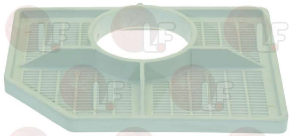

HILTA

Suitable for:

HILTA

Suitable for:

3448128 OVERFLOW PIPE \varnothing 33x192 mm
in plastic
for 6.2P-61P

HILTA TPPLW15

Filters

3160323 FILTER BOTTOM PLATE
for Dishwasher (IME OMNIWASH) J50 - J500 - N50
N500 - 4Q82
for Dishwasher hood type (IME OMNIWASH) SEI1P
SEI2P