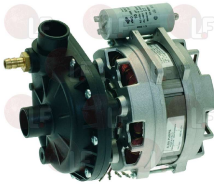

HILTA ANTEIM

3122730 PUMP IMPELLER \varnothing 88 mm

HILTA GIIM30

Suitable for:

HILTA

Suitable for:

3122432 ELECTRO-PUMP AP 1629030SX 0,30HP 230V
 inlet external \varnothing 32 mm - outlet external \varnothing 31 mm
 motor revolutions 2800
 0.30HP 230V 50Hz - capacitor 10 μ f
 for Dishwasher (SO.WE.BO.) 601 - 701
 for Glasswasher/Cupwasher (AFI) A35 - A35Z2 - A36
 for Glasswasher/Cupwasher (EUROSYSTEM) PRO100
 PRO200
 for Glasswasher/Cupwasher (HILTA) RB10 - RB22
 SB10 - SB22
 for Glasswasher/Cupwasher (IME OMNIWASH) JOLLY
 UNOA - UNOQ - UNOT
 for Glasswasher/Cupwasher (NOSEM) C2010L - C4010L
 NR101 - R1010
 for Glasswasher/Cupwasher (NUOVA SIMONELLI) KIARA1
 for Glasswasher/Cupwasher (SAB ITALIA) C35 - C36