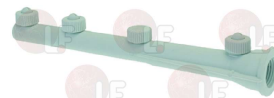

3243496 RIGHTHAND RINSE ARM

complete with jets
for Dishwasher (AFI) A600 - A900
for Dishwasher (EUROSYSTEM) PRO400
for Dishwasher (HILTA) S41 - S42
for Dishwasher (IME OMNIWASH) QUATTROBA QUATTROSA - 4Q82
for Dishwasher (NOSEM) C5000 - C5010 - C5020 NC401 - NC501
for Dishwasher (SAB ITALIA) K5.2P
for Dishwasher hood type (AFI) A1000L
for Dishwasher hood type (EUROSYSTEM) PRO600
for Dishwasher hood type (HILTA) W13 - W14 - W15
for Dishwasher hood type (IME OMNIWASH) SEI1P SEI2P
for Dishwasher hood type (NOSEM) K601 - K602