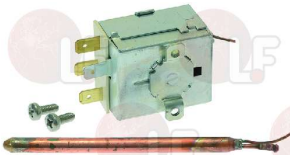

HILTA TERELR

Suitable for:

HILTA

3444269 SINGLE-PHASE THERMOSTAT 52°C

covered capillary 1000 mm
bulb \varnothing 6.5x95 mm
15A 250V
for Dishwasher (AFI) A600 - A900
for Dishwasher (IME OMNIWASH)
for Dishwasher (SAB ITALIA) C50H
for Dishwasher (SO.WE.BO.)
for Glasswasher/Cupwasher (AFI) A35 - A35Z2 - A36
for Glasswasher/Cupwasher (NOSEM) R1010
for Glasswasher/Cupwasher (SAB ITALIA) C35 - C36