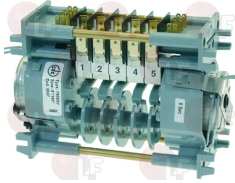

Suitable for:

3322260 PROGRAMMER 7805DV 5 CAMS

50Hz - without pin
1°cycle 6" - 2°cycle 180"
for Dishwasher (IME OMNIWASH) GL1040 - GL1240 SEI1PCQ
for Dishwasher (SAB ITALIA) K1.5P
for Dishwasher (UNIC) A61A
for Dishwasher hood type (AFI) A1000L
for Dishwasher hood type (HILTA) W13
for Dishwasher hood type (NOSEM) K601
for Dishwasher hood type (NUOVA SIMONELLI) LTM1500
for Dishwasher hood type (SO.WE.BO.) 6.1P
for Dishwasher hood type (STORME) L501