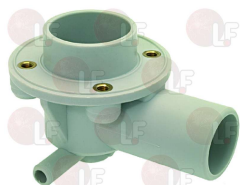

HILTA SUGELA

Suitable for:

HILTA

Suitable for:

3243533 UPPER WASH ARM ASSEMBLY SUPPORT

for Dishwasher (AFI) A600
 for Dishwasher (EUROSYSTEM) PRO400
 for Dishwasher (HILTA) S41 - S42
 for Dishwasher (IME OMNIWASH) 4Q82
 for Dishwasher (NOSEM) C5000 - C5010 - C5020
 NC501
 for Dishwasher (NUOVA SIMONELLI) KIARA6
 for Dishwasher (SAB ITALIA) C50H
 for Dishwasher (SO.WE.BO.) 824
 for Dishwasher (SOTAL) F600
 for Dishwasher (STORME) LT500
 for Dishwasher (UNIC) A410E
 for Glasswasher/Cupwasher (NOSEM) NR101
 for Glasswasher/Cupwasher (SO.WE.BO.) ONECQ
 ONECT