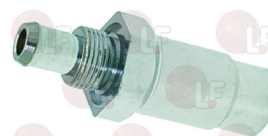

3243526 LOWER RINSE SUPPORT

for Dishwasher (AFI) A600
for Dishwasher (EUROSYSTEM) PRO400
for Dishwasher (HILTA) S41 - S42
for Dishwasher (IME OMNIWASH) 4Q82
for Dishwasher (NOSEM) C5000 - C5010 - C5020 NC501
for Dishwasher (NUOVA SIMONELLI) KIARA6
for Dishwasher (SAB ITALIA) C50H
for Dishwasher (SO.WE.BO.) 824
for Dishwasher (SOTAL) F600
for Dishwasher (STORME) LT500
for Dishwasher (UNIC) A410E
for Glasswasher/Cupwasher (NOSEM) NR101
for Glasswasher/Cupwasher (SO.WE.BO.) ONECQ ONECT