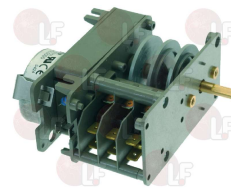

3322261 PROGRAMMER P265 3 CAMS

cycle 4 minutes
230V 50/60Hz
counter-clockwise rotation
D-shaped pin $\varnothing$ 6x4.6 mm
for Dishwasher (NUOVA SIMONELLI) KIARA6CF
for Dishwasher (SAB ITALIA) C50H
for Dishwasher (SO.WE.BO.) 1342 - 701 - 752 - 824
for Dishwasher (STORME) LT500T
for Glasswasher/Cupwasher (AFI) A35Z2
for Glasswasher/Cupwasher (IME OMNIWASH) DUE - UNO
for Glasswasher/Cupwasher (SOTAL) C230