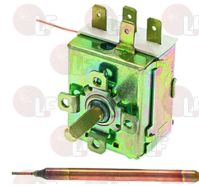

3444004 THERMOSTAT TR2 0-90°C

D-shaped pin $\varnothing$ 6x4.6 mm
capillary 1500 mm - 15A 250V
bulb $\varnothing$ 6.5x95 mm
for Dishwasher (BONNET) IN036
for Dishwasher (COMENDA) F20 - F45 - LF320
for Dishwasher (LINEA BLANCA) LC-1500 - LC-1700
LC-2000 - LC-2300 - LC-2300TR - LC-2600
LC-2800
for Dishwasher (SAMMIG)
for Dishwasher (THIRODE) VSL450
for Dishwasher conveyor type (COMENDA) - Series AC
Series ACR - Series ACS - Series S - Series SNL
for Dishwasher hood type (LINEA BLANCA) LC-3500
LC-4000
for Glasswasher/Cupwasher (COMENDA) B11T