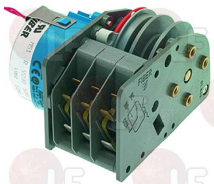

3322225 TIMER P25 230V 3 CAMS

cycle 120 seconds
230V 50/60HZ
without shaft
for Dishwasher (NOSEM) R101L
for Dishwasher (NUOVA SIMONELLI) KIARA4CF KIARA4CG
for Glasswasher/Cupwasher (EUROSYSTEM) PRO200
for Glasswasher/Cupwasher (HILTA) RB22 - SB22
for Glasswasher/Cupwasher (IME OMNIWASH) DUE - UNO
for Glasswasher/Cupwasher (NOSEM) C4010L
for Glasswasher/Cupwasher (SO.WE.BO.) 712
for Glasswasher/Cupwasher (STORME) ME400
for Glasswasher/Cupwasher (UNIC) A20 - A21