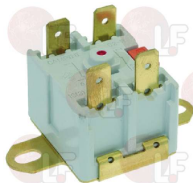

3744070 SAFETY THERMOSTAT FOR TANK 85°C

4 contacts 16A 250V
for Dishwasher hood type (AFI) A1000L
for Dishwasher hood type (EUROSYSTEM) PRO600
for Dishwasher hood type (HILTA) W13 - W15
for Dishwasher hood type (IME OMNIWASH) SEI2P
SEI2PS
for Dishwasher hood type (NOSEM) K601 - K602
for Dishwasher hood type (NUOVA SIMONELLI) LTM1500
LTM1600
for Dishwasher hood type (SAB ITALIA) K5.1P
for Dishwasher hood type (SO.WE.BO.) 6.1P - 6.2P
for Dishwasher hood type (SOTAL) C1300
for Dishwasher hood type (STORME) L501 - L502
for Dishwasher hood type (UNIC) A61