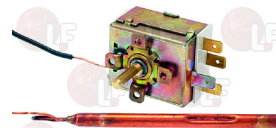

HILTA TERELR