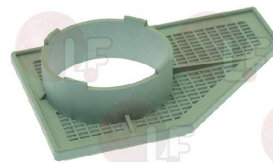

Suitable for:

3160044 O-RING 03187 EPDM

for Dishwasher (AFI) A600
for Dishwasher (EUROSYSTEM) PRO400
for Dishwasher (HILTA) S41 - S42
for Dishwasher (IME OMNIWASH) 4Q82
for Dishwasher (NOSEM) C5000 - K602S
for Dishwasher (NUOVA SIMONELLI) KIARA6CF
KIARA6ECF
for Dishwasher (SAB ITALIA) C50H - K5.2P
for Dishwasher (SO.WE.BO.)
for Dishwasher (SOTAL) C1300IP - F600
for Dishwasher hood type (AFI) A1000L
for Dishwasher hood type (EUROSYSTEM) PRO600
for Dishwasher hood type (HILTA) W13 - W14 - W15
for Dishwasher hood type (IME OMNIWASH) SEI1P
SEI2P

HILTA OR3187

3160038 INLET CONNECTOR $\varnothing$ 1"1/4

for Dishwasher (AFI) A600
for Dishwasher (EUROSYSTEM) PRO400
for Dishwasher (HILTA) S41 - S42
for Dishwasher (NOSEM) C5010 - C5020 - NC501
for Dishwasher (NUOVA SIMONELLI) KIARA6
for Dishwasher (SAB ITALIA) C50H
for Dishwasher (SO.WE.BO.) 600CQ - 600CT - 619CQ
619CT - 631CT - 661CQ - 701CQ - 701CT - 752CQ
752CT - 824CQ - 824CT
for Dishwasher (SOTAL) F600ECO
for Dishwasher (STORME) LT500M - LT500T
for Dishwasher (UNIC) A100 - A410E
for Glasswasher/Cupwasher (AFI) A35 - A35Z2 - A36
for Glasswasher/Cupwasher (EUROSYSTEM) PRO100
PRO200

HILTA PIAS10

HILTA

Suitable for:

3160043 TIE ROD FOR FILTER 97 mm

for Dishwasher (AFI) A600
for Dishwasher (EUROSYSTEM) PRO400
for Dishwasher (HILTA) S41 - S42
for Dishwasher (NOSEM) C5000 - K602S
for Dishwasher (NUOVA SIMONELLI) KIARA6
for Dishwasher (SAB ITALIA) C50H - K5.2P
for Dishwasher hood type (AFI) A1000L
for Dishwasher hood type (EUROSYSTEM) PRO600
for Dishwasher hood type (HILTA) W13 - W14 - W15
for Dishwasher hood type (IME OMNIWASH) SEI1P
SEI2P
for Dishwasher hood type (NOSEM) K601
for Dishwasher hood type (SAB ITALIA) K5.1P

HILTA ASF160

3160468 BOTTOM PLATE FOR PUMP FILTER

for Dishwasher (IME OMNIWASH) J50 - 4Q82