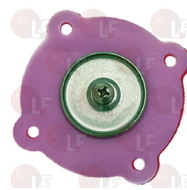

3090073 INJECTOR DIAPHRAGM

for Dishwasher (SO.WE.BO.) NK6.2P - 601CQ - 601CT
661CQ - 661CT - 824
for Glasswasher/Cupwasher (SO.WE.BO.) 712CQ
712CT