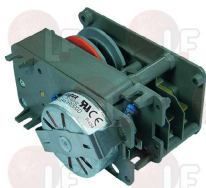

Timers

3446200 PROGRAMMER P26 2 CAMS

cycle 120 seconds, 230V 50Hz, without pin
for DRAIN PUMP
for Dishwasher (EUROSYSTEM) PRO400
for Dishwasher (HILTA) S41 - S42
for Dishwasher (IME OMNIWASH) 4Q82
for Dishwasher (NOSEM) C5000 - C5010 - C5020
NC501
for Dishwasher (NUOVA SIMONELLI) KIARA 6CF
for Dishwasher (SAB ITALIA) C50H
for Dishwasher (SO.WE.BO.) 824
for Dishwasher (SOTAL) F600ECO
for Dishwasher (STORME) LT5 - LT500M
for Glasswasher/Cupwasher (AFI) A35Z2