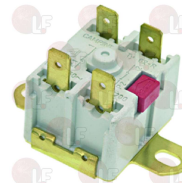

HILTA

3444246 SAFETY THERMOSTAT FOR BOILER 100°C

4 contacts 16A 250V
for Dishwasher (AFI) A600 - A900
for Dishwasher (SAB ITALIA) C50H
for Dishwasher (SO.WE.BO.)
for Dishwasher (UNIVERBAR) BRAMA - CASTA - COSMO
LOGOS - LOGOSD - MIDI50 - MIDI50D - OMEGA
OMEGAD - SINCRO - SINCROD - TOP
for Dishwasher hood type (IME OMNIWASH) SEI1P
SEI2P
for Dishwasher hood type (UNIVERBAR) COMPACT
for Glasswasher/Cupwasher (AFI) A35 - A35Z2 - A36
for Glasswasher/Cupwasher (NOSEM) R1010
for Glasswasher/Cupwasher (SAB ITALIA) C35 - C36
for Glasswasher/Cupwasher (UNIVERBAR) BET37
BET37D - BET40 - BET40D - ERGON - ERGOND