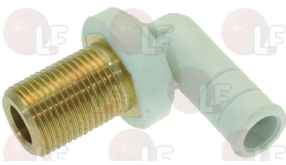

3743059 RINSE SHAFT SUPPORT

for Dishwasher (AFI) A600
for Dishwasher (EUROSYSTEM) PRO400
for Dishwasher (HILTA) S41 - S42
for Dishwasher (IME OMNIWASH) 4Q82E
for Dishwasher (NOSEM) C5000 - C5010 - C5020
NC501
for Dishwasher (NUOVA SIMONELLI) KIARA6
for Dishwasher (SAB ITALIA) C50H
for Dishwasher (SO.WE.BO.) 601 - 701 - 752 - 824
for Dishwasher (SOTAL) F600ECO
for Dishwasher (STORME) LT500
for Dishwasher (UNIC) A410E
for Glasswasher/Cupwasher (AFI) A35 - A35Z2 - A36
for Glasswasher/Cupwasher (EUROSYSTEM) PRO100
PRO200

HILTA SUAS10N

3743269 TOP RINSE ARM FITTING

for Dishwasher hood type (IME OMNIWASH) SEI1P
SEI2P

HILTA GOASRS

3743603 UPPER WASH ARM

height 145 mm - length 235 mm
for Glasswasher/Cupwasher (IME OMNIWASH) DUEAT

HILTA 09ASLS22

Suitable for:

3243529 SPINDLE EXTENSION

for Dishwasher (SO.WE.BO.) 601 - 701 - 752
for Glasswasher/Cupwasher (AFI) A35 - A35Z2 - A36
for Glasswasher/Cupwasher (EUROSYSTEM) PRO100
PRO200
for Glasswasher/Cupwasher (HILTA) RB10 - RB22
SB10 - SB22
for Glasswasher/Cupwasher (IME OMNIWASH) DUEAQ
JA35 - JA36 - JA40 - JA41 - JOLLYQ - JOLLYT
UNOQ - UNOQ
for Glasswasher/Cupwasher (NOSEM) C2010L - C4010L
NC201 - NR101 - R1010
for Glasswasher/Cupwasher (NUOVA SIMONELLI) KIARA1
KIARA2 - KIARA4
for Glasswasher/Cupwasher (SAB ITALIA) C35 - C36
for Glasswasher/Cupwasher (SO.WE.BO.) 600 - 631

HILTA PRPE10

3743645 TOP WASH ARM ASSEMBLY JET SUPPORT CT