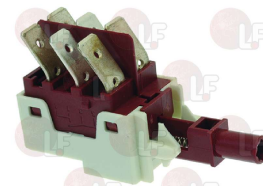

HILTA SECIEX

3319627 DOUBLE CHANGE OVER SWITCH 16A 250V

for Dishwasher (CONTI) CM5000
 for Dishwasher (ELETTROBAR) E50 - E51 - E52
 for Dishwasher (EUROSYSTEM) A600
 for Dishwasher (SAB ITALIA) K5.2P - K6.1P
 for Dishwasher (SOTAL) C13001P
 for Dishwasher (UNIC) A61A
 for Dishwasher hood type (AFI) A1000L
 for Dishwasher hood type (HILTA) W13 - W15
 for Dishwasher hood type (IME OMNIWASH) SEI1P
 SEI2P
 for Dishwasher hood type (NOSEM) K601 - K602
 for Dishwasher hood type (NUOVA SIMONELLI) LTM1500
 for Dishwasher hood type (SO.WE.BO.) 6.1P - 6.2PB
 for Dishwasher hood type (SOTAL) C1300
 for Dishwasher hood type (UNIC) A61